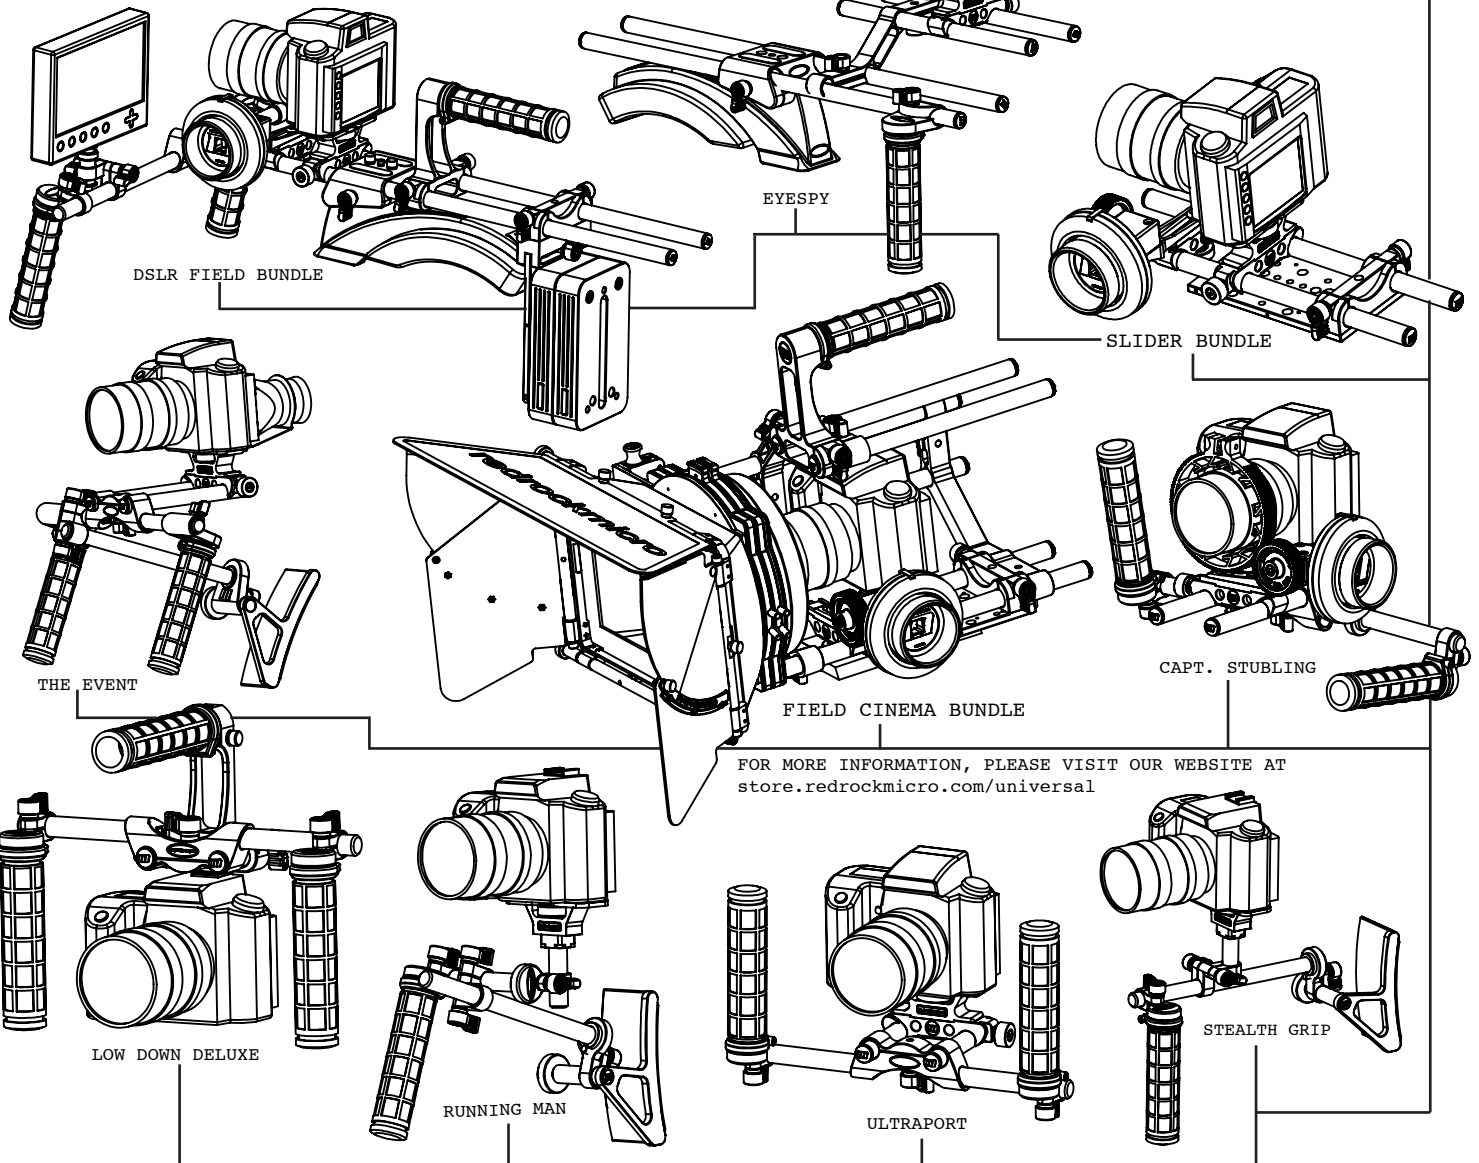

CAST REQUIRED:

BUILD THESE RIGS AND MORE USING THE UNIVERSAL HANDHALD BUNDLE

FOR MORE INFORMATION, PLEASE VISIT OUR WEBSITE AT store.redrockmicro.com/universal