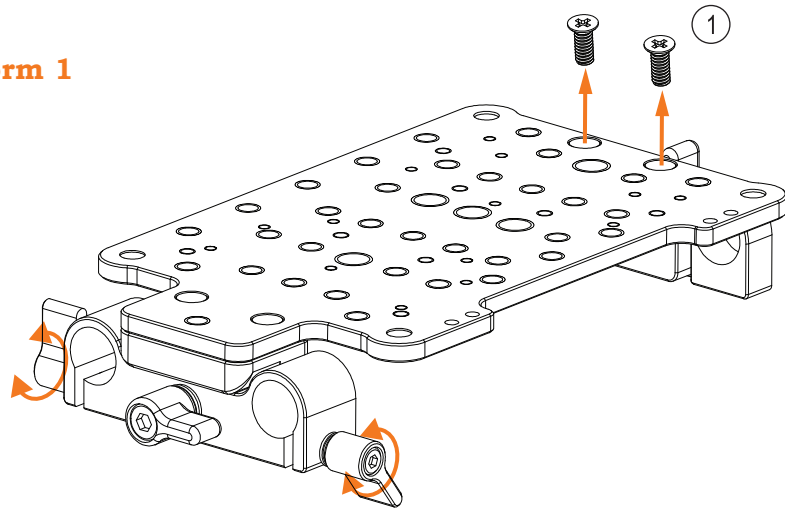

Full terms and conditions of warranty can be found on our website

www.genustech.tv

Date of Purchase

Dealer

Form 1

Form 1

Transform Form 1 to Form 2

- 1 Loosen the screws to detach the back rod clamp.
- 2 Loosen the front lock knob to detach the front rod clamp.
- 3 Attach the front rod clamp on the cheese plate and tighten the lock knob.
- 4 Tighten the screws to attach equipments to the both side of the cheese plate.