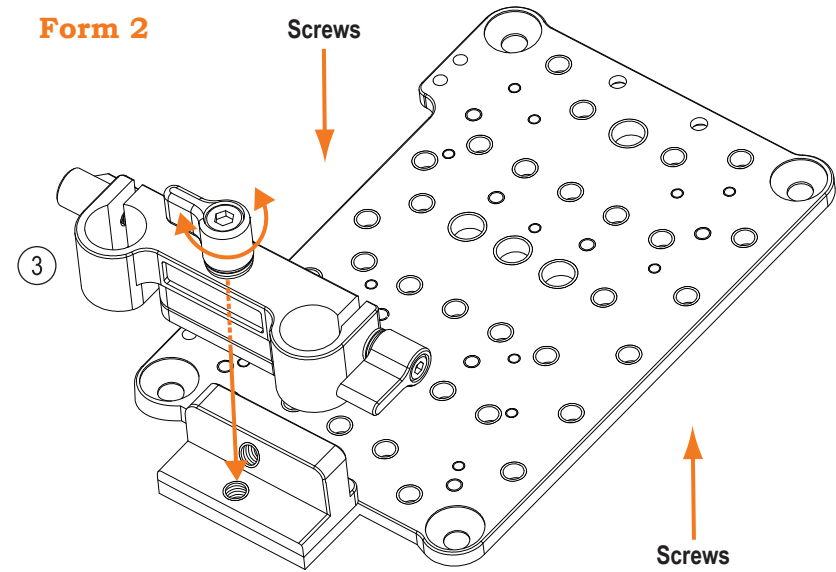

Form 1

Form 1

Transform Form 1 to Form 2

1. 1 Loosen the screws to detach the back rod clamp.
2. 2 Loosen the front lock knob to detach the front rod clamp.
3. 3 Attach the front rod clamp on the cheese plate and tighten the lock knob.
4. 4 Tighten the screws to attach equipments to the both side of the cheese plate.

Form 2

Form 2