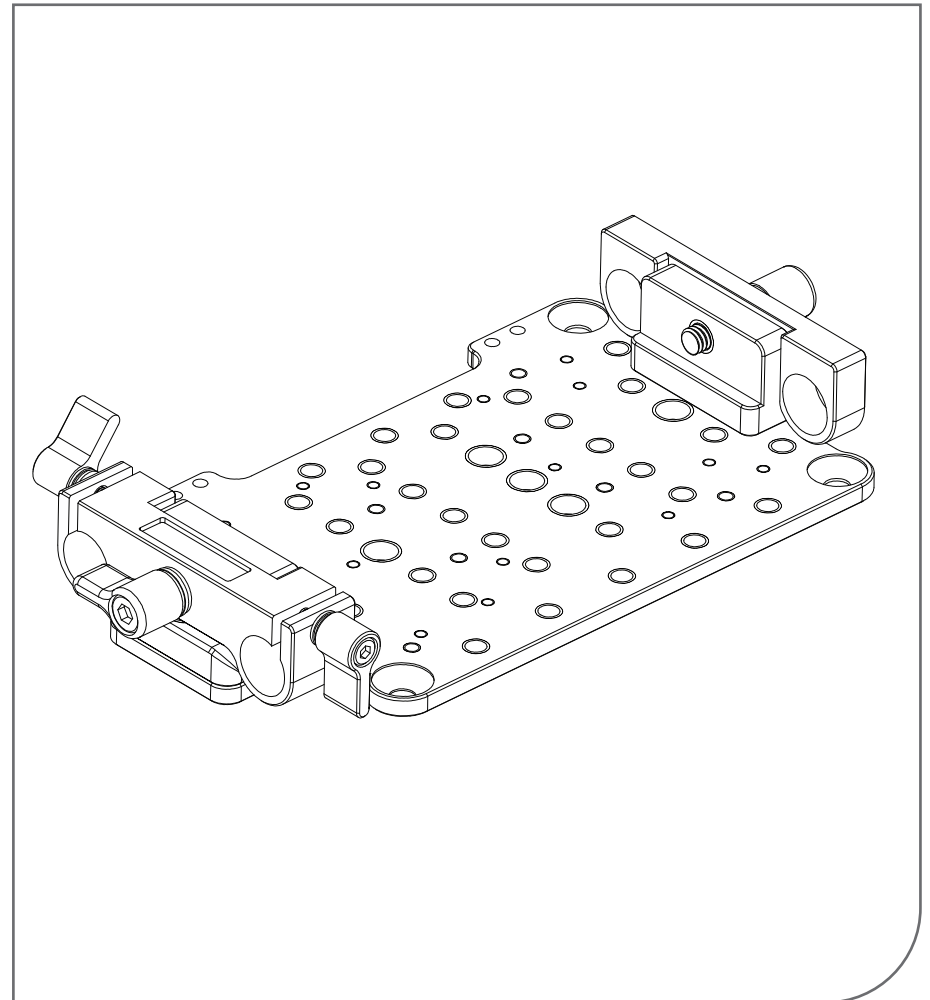

GENUS PRODUCTS

Hurricane Rig System Kits
Shoulder Mount System Kits
Matte Boxes
Support Bar Systems
Adaptor Plates
Adaptor Rings
French Flags
DSLR Accessories
and more

WARRANTY

Your Genus Cheese Plate System
is covered by a one year warranty from the date of purchase.

Full terms and conditions of warranty can be found on our website

www.genustech.tv

Date of Purchase

Dealer

Form 1

Form 1

Transform Form 1 to Form 2

- 1 Loosen the screws to detach the back rod clamp.
- 2 Loosen the front lock knob to detach the front rod clamp.
- 3 Attach the front rod clamp on the cheese plate and tighten the lock knob.
- 4 Tighten the screws to attach equipments to the both side of the cheese plate.