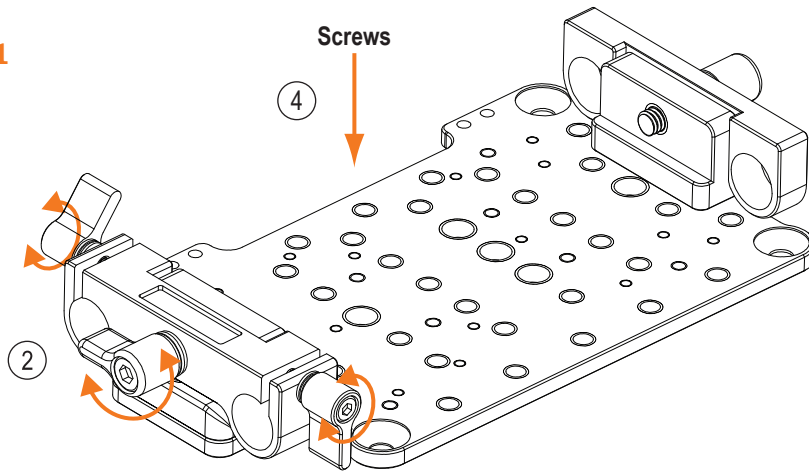

Full terms and conditions of warranty can be found on our website

www.genustech.tv

Date of Purchase

Dealer

Form 1

Form 1

Transform Form 1 to Form 2

- 1 Loosen the screws to detach the back rod clamp.
- 2 Loosen the front lock knob to detach the front rod clamp.
- 3 Attach the front rod clamp on the cheese plate and tighten the lock knob.
- 4 Tighten the screws to attach equipments to the both side of the cheese plate.